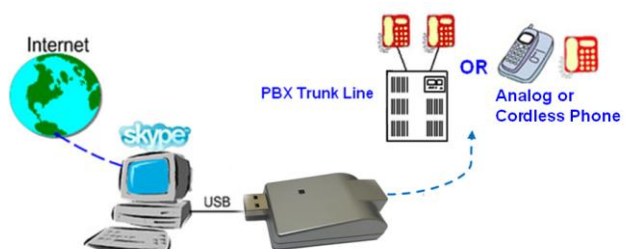

Minimum System Requirements

- One computer running at 1G Hz or better, 512 MB RAM, one spare USB port and 50M free space
- PC running Windows 10, 8, 7 with Skype version 8.30.0.50 ~ 8.34.0.78 (Only support Traditional Chinese, Simplified Chinese and English Skype GUI now)

Product Specification

- USB 1.1 standard ; USB bus power(No external power needed)
- One USB port for PC & one RJ11 FXS port for PBX analog trunk line or a standard analog or cordless phone
- Dimensions (LxWXH): 81 X 37 X 19 mm

Regintech web and SkyATA YouTube QR code

Connect SkyATA with analog PBX trunk line or analog phone